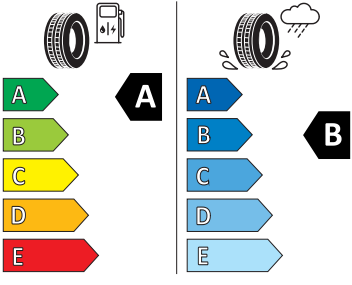

2020/740

- Goodyear 205.0/55.0 R17

GOODYEAR

546612

205/55R17 91 V

C1